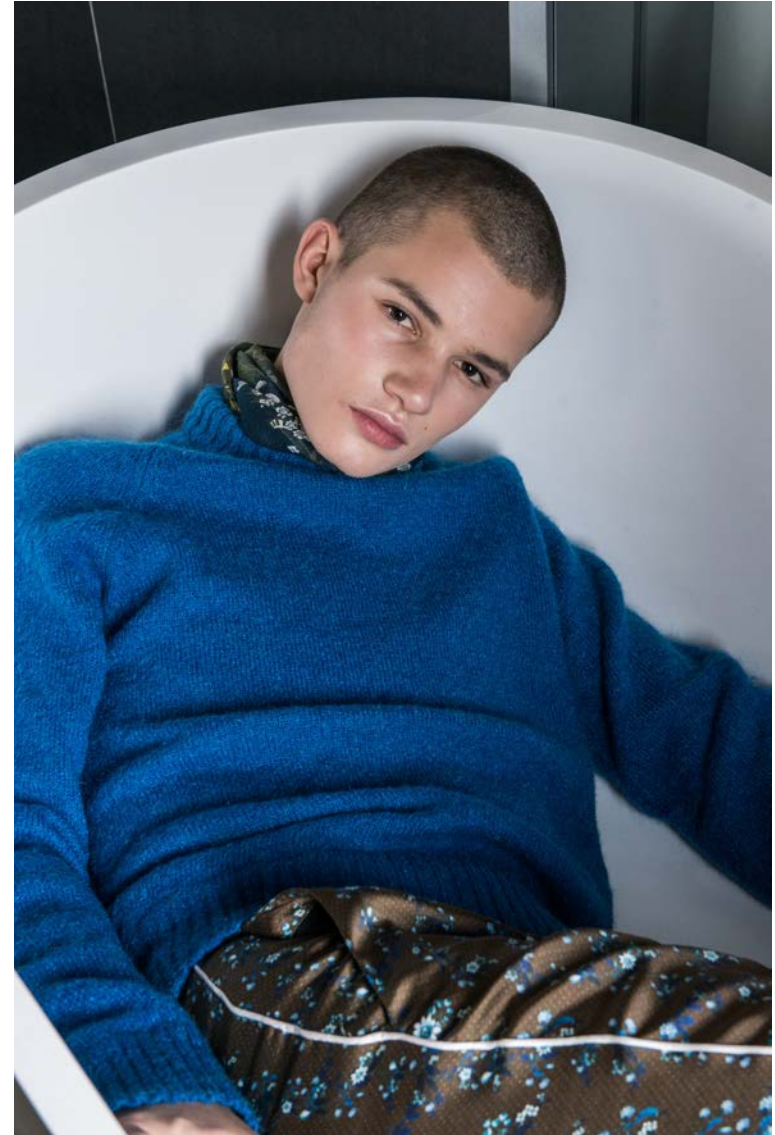

1

ONE TIME MANAGEMENT

JANUSZ KUHLMANN

HEIGHT 186 – 6'1" CHEST 92-36" WAIST 77- 30" HIPS 94 – 37" SHOE SIZE 44 –12.5UK EYES – BROWN HAIR COLOR – BROWN