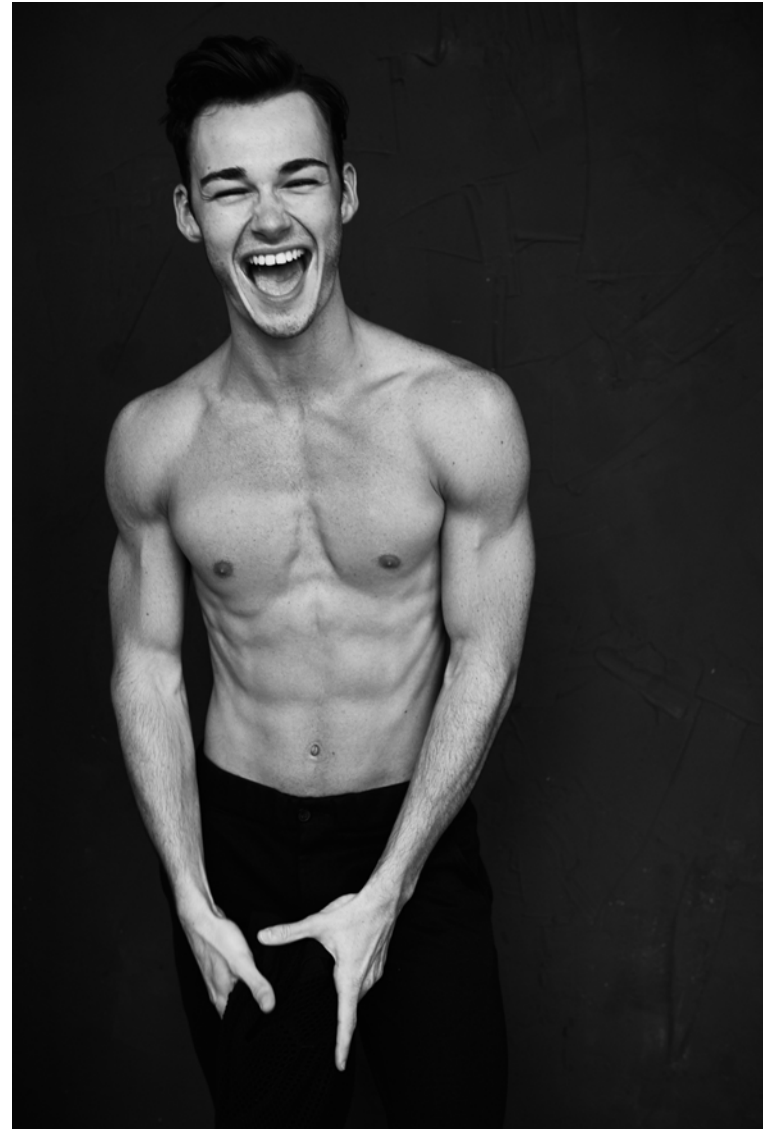

1

ONE TIME MANAGEMENT

**NICOLA TROXLER**

HEIGHT 185 – 6`1" CHEST 95-36" WAIST 74- 29" HIPS 94 – 36" SHOE SIZE 42 –10.5UK EYES – BROWN HAIR COLOR – BROWN